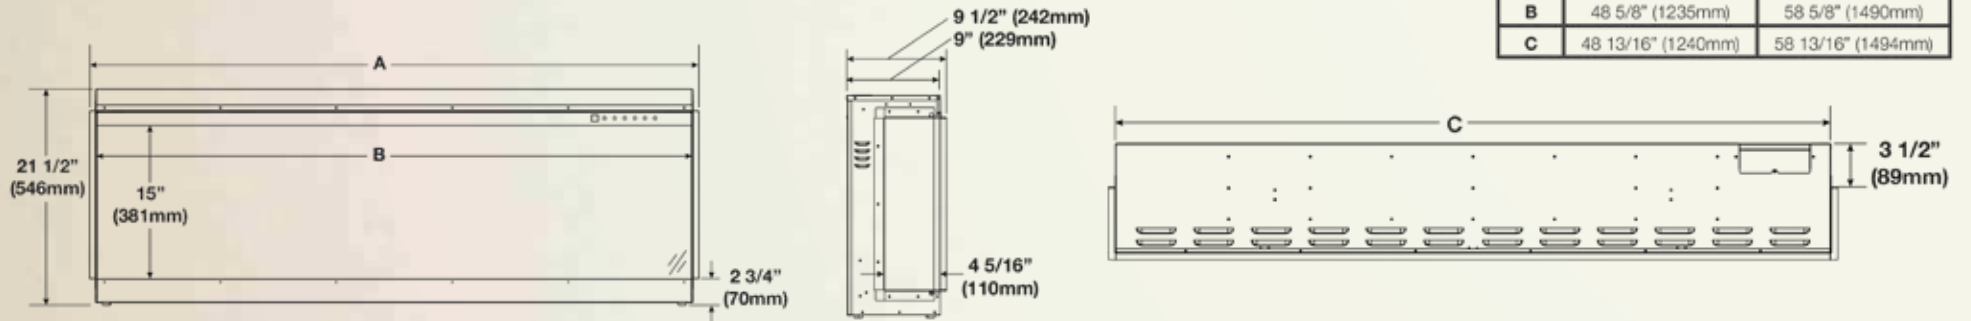

Trivista™ Series

Shown on pages 6 - 7

Model	BTU's	Watts	Height		Front Width		Depth		Viewing Area		Installation	Mobile Home Certified	Blower	Remote Control	Ember Bed	
			Actual	Framing	Actual	Framing	Actual	Framing	Height	Width					Logs	Crystals
NEFB50H-3SV	5,000-10,000	1,500-3,000	21 1/2"	21 3/4"	50"	49"	9 1/2"	9 1/4"	15"	48 5/8"	Fully Recessed	Yes	Included	Included	Included	Included
NEFB60H-3SV	5,000-10,000	1,500-3,000	21 1/2"	21 3/4"	60"	59"	9 1/2"	9 1/4"	15"	58 5/8"	Fully Recessed	Yes	Included	Included	Included	Included

Certified under Canadian and American National Standards.

Figures may vary with individual conditions such as floor plan layout, insulation value/heat loss of the house and geographical location.

Measurements to be used as a guide only. Consult your owner's manual for complete and up-to-date installation instructions and proper clearances to combustible materials.